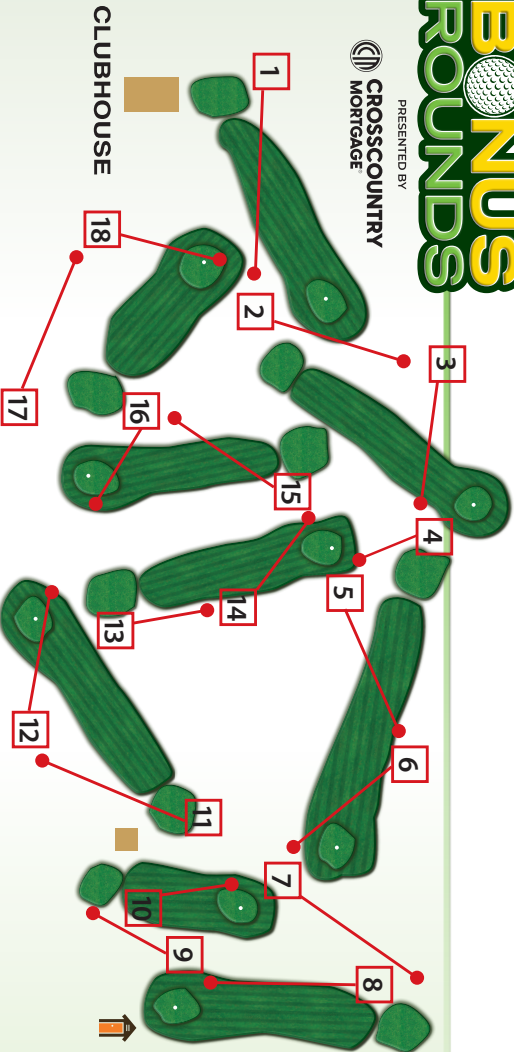

FAIRWAY DISTANCE PLATES ARE MEASURED TO THE
CENTER OF GREEN • 100 yards • 150 yards • 200 yards

FOR INFORMATION ON EVENTS AND LESSONS,
VISIT CLEVELANDMETROPARKS.COM/GOLF.

HOLE	1	2	3	4	5	6	7	8	9	OUT	I N T I A L S	10	11	12	13	14	15	16	17	18	IN	TOT	HCP	NET	
BLACK 70.7/120	370	192	280	469	135	357	552	385	349	3089			421	401	352	490	356	175	334	418	330	3277	6366		
BLUE 70.1/118	364	180	271	451	131	347	540	377	341	3002			416	388	347	471	347	169	324	392	319	3173	6175		
GREEN 67.5/115	359	127	265	285	126	340	530	330	331	2693			360	340	342	395	340	163	245	329	309	2823	5516		
RED 65.2/110	354	124	261	275	121	335	437	326	280	2513			355	338	337	390	337	159	240	320	251	2727	5240		
PAR	4	3	4	4	3	4	5	4	4	35			4	4	4	5	4	3	4	4	4	36	71		
HANDICAP	10	14	16	2	18	6	4	8	12				7	1	3	11	9	17	13	5	15				

 Cleveland Metroparks®
BONUS
ROUNDS

PRESENTED BY

CROSSCOUNTRY
MORTGAGE®

FOR INFORMATION ON EVENTS AND LESSONS,
VISIT CLEVELANDMETROPARKS.COM/GOLF.

PAR 3

HOLE	1	2	3	4	5	6	7	8	9	OUT
BLACK	150	159	188	150	96	154	140	138	118	1295
PAR	3	3	3	3	3	3	3	3	3	27
HANDICAP	4	2	1	5	9	3	6	7	8	

YOUR POSITION ON THE COURSE IS DIRECTLY BEHIND THE GROUP IN FRONT OF YOU. PLEASE PLAY READY GOLF.

BLACK	150	159	188	156	96	150	140	138	118	1295
PAR	3	3	3	3	3	3	3	3	3	27
HANDICAP	4	2	1	5	9	3	6	7	8	

SHAWNEE HILLS

KEY Restroom Shelter

SHAWNEE HILLS

FOOTGOLF

PRESENTED BY
CROSSCOUNTRY
MORTGAGE

KEY

Restroom

Shelter

FOR INFORMATION ON EVENTS AND LESSONS, VISIT CLEVELANDMETROPARKS.COM/GOLF.