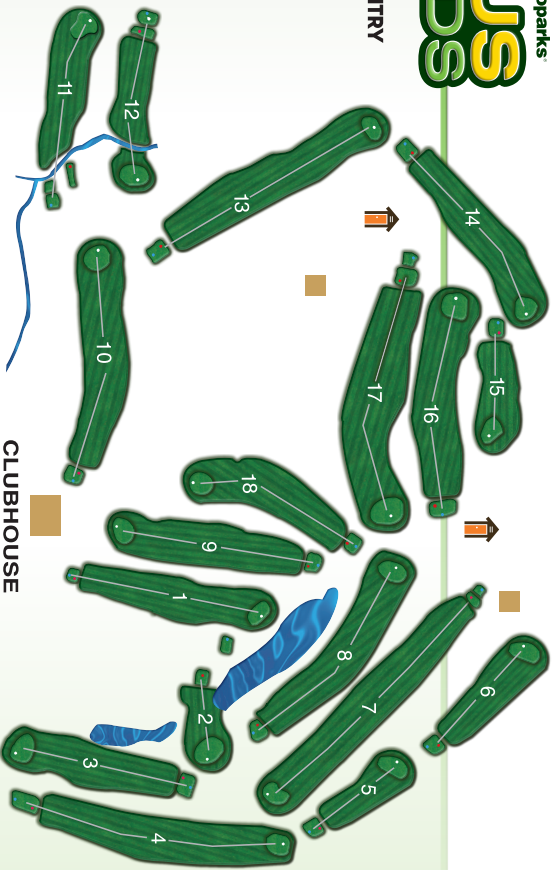

Cleveland Metroparks

BONUS ROUNDS

PRESENTED BY

CROSSCOUNTRY
MORTGAGE

KEY

Restroom

Shelter

CLUBHOUSE

FAIRWAY DISTANCE PLATES ARE MEASURED TO THE
CENTER OF GREEN • 100 yards • 150 yards • 200 yards

FOR INFORMATION ON EVENTS AND LESSONS,
VISIT CLEVELANDMETROPARKS.COM/GOLF.

HOLE	1	2	3	4	5	6	7	8	9	OUT	I N T I A L S	10	11	12	13	14	15	16	17	18	IN	TOT	HCP	NET	
BLACK 70.7/120	370	192	280	469	135	357	552	385	349	3089			421	401	352	490	356	175	334	418	330	3277	6366		
BLUE 70.1/118	364	180	271	451	131	347	540	377	341	3002			416	388	347	471	347	169	324	392	319	3173	6175		
GREEN 67.5/115	359	127	265	285	126	340	530	330	331	2693			360	340	342	395	340	163	245	329	309	2823	5516		
RED 65.2/110	354	124	261	275	121	335	437	326	280	2513			355	338	337	390	337	159	240	320	251	2727	5240		
PAR	4	3	4	4	3	4	5	4	4	35			4	4	4	5	4	3	4	4	4	36	71		
HANDICAP	10	14	16	2	18	6	4	8	12				7	1	3	11	9	17	13	5	15				

 Cleveland Metroparks®
BONUS
ROUNDS

PRESENTED BY

CROSSCOUNTRY
MORTGAGE®

FOR INFORMATION ON EVENTS AND LESSONS,
VISIT CLEVELANDMETROPARKS.COM/GOLF.

PAR 3

HOLE	1	2	3	4	5	6	7	8	9	OUT
BLACK	150	159	188	150	96	154	140	138	118	1295
PAR	3	3	3	3	3	3	3	3	3	27
HANDICAP	4	2	1	5	9	3	6	7	8	

KEY Restroom Shelter

SHAWNEE HILLS

FOOTGOLF

PRESENTED BY
CROSSCOUNTRY
MORTGAGE

KEY

Restroom

Shelter

FOR INFORMATION ON EVENTS AND LESSONS, VISIT CLEVELANDMETROPARKS.COM/GOLF.