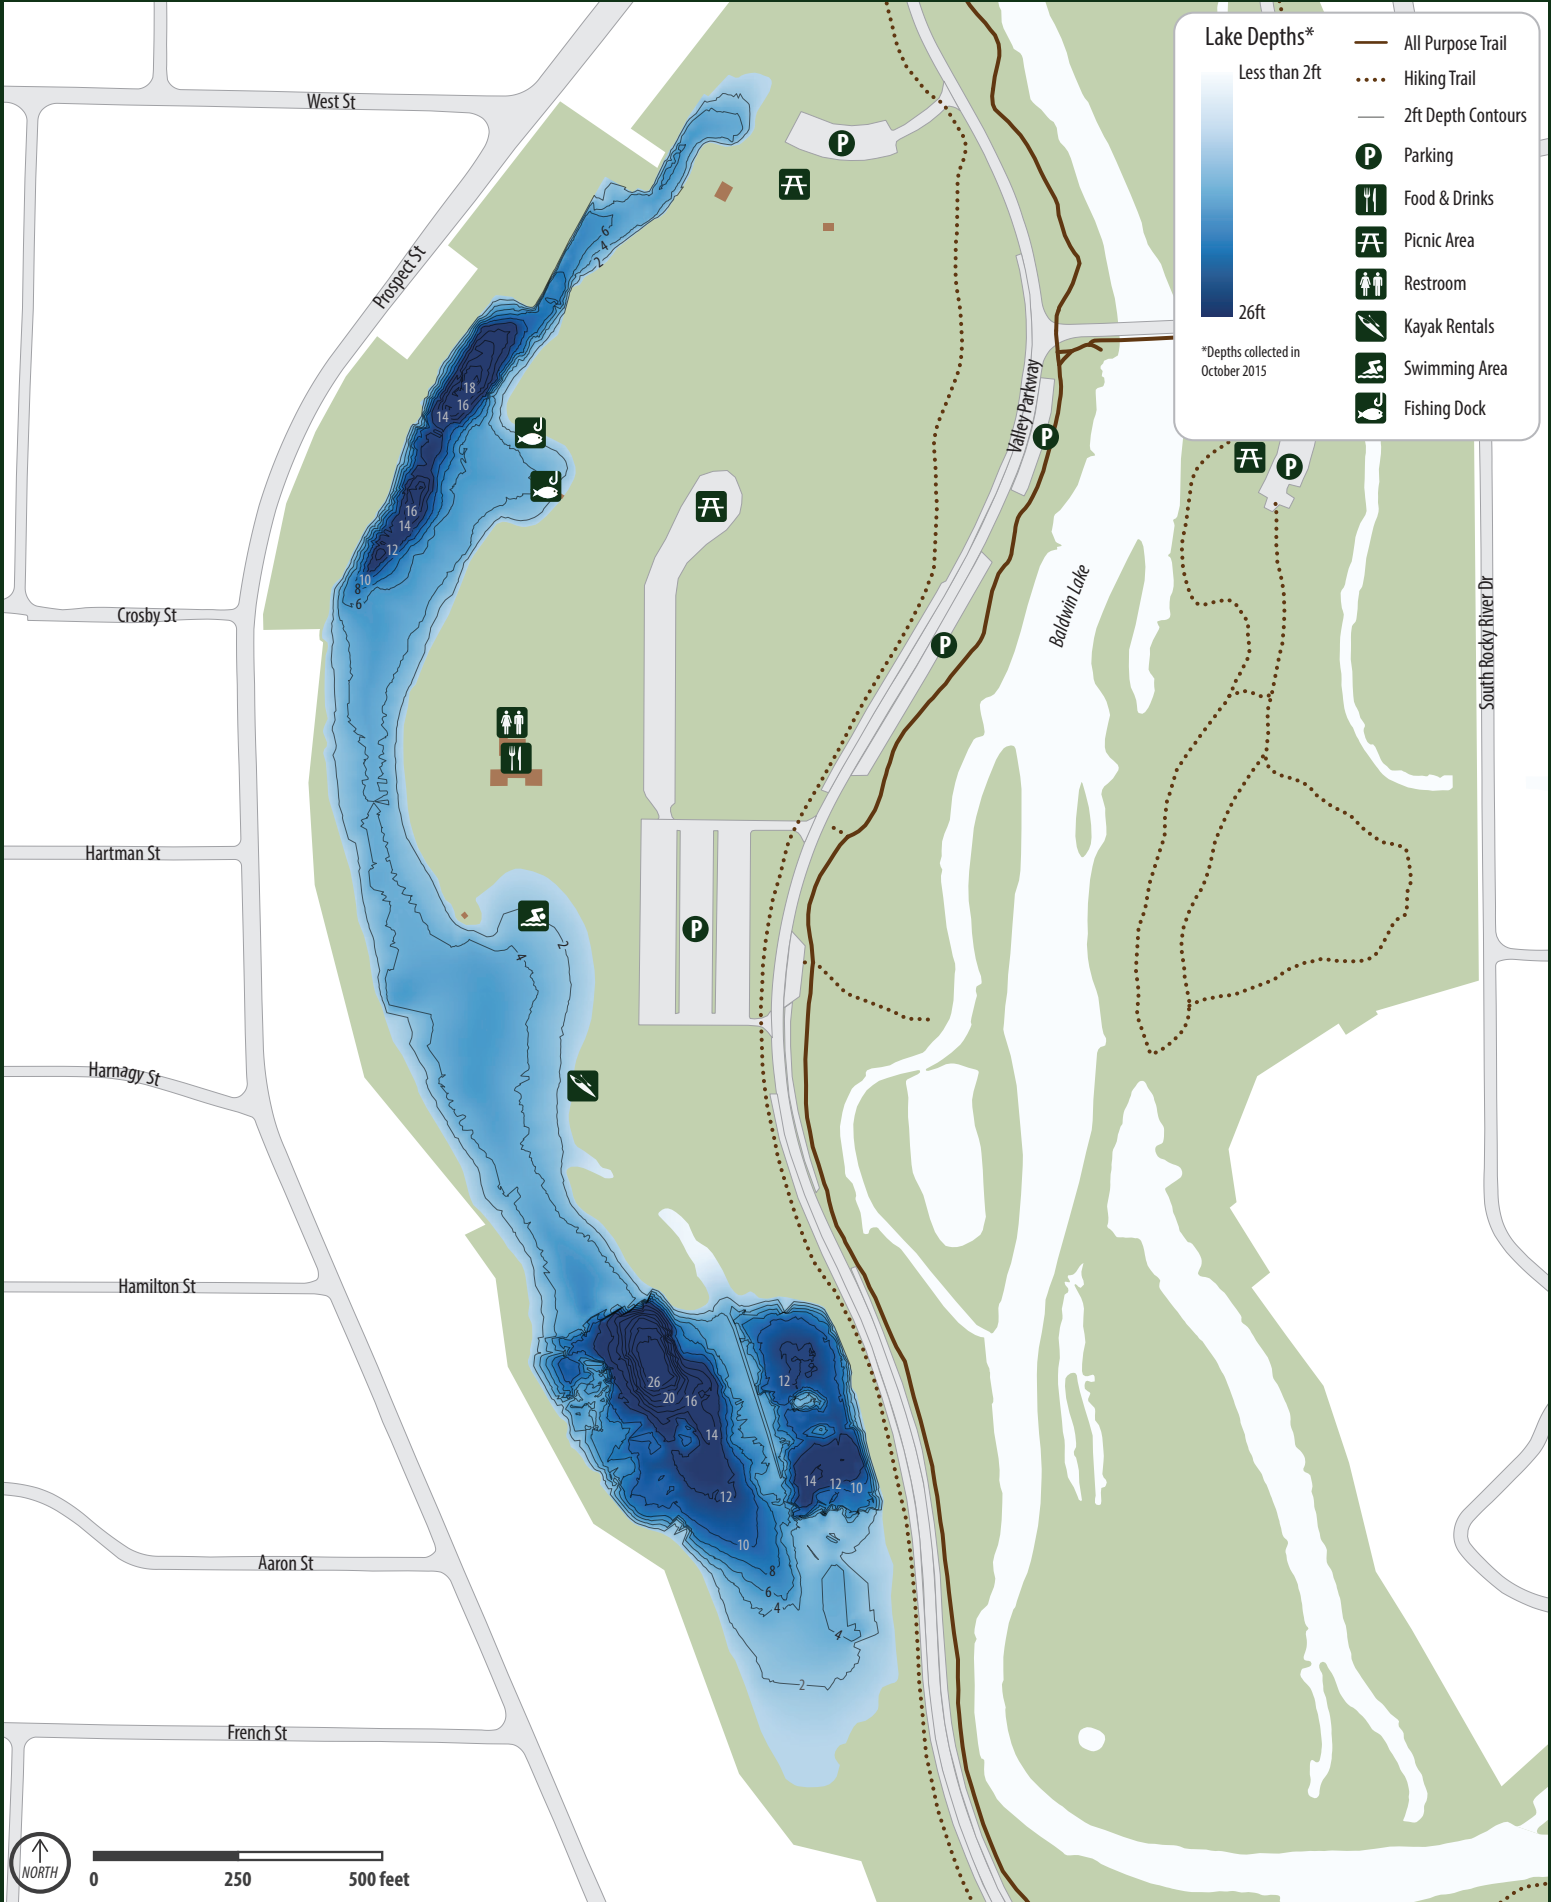

# Wallace Lake Fishing

### Lake Depths\*

\*Depths collected in October 2015

- All Purpose Trail
- Hiking Trail
- 2ft Depth Contours
- Parking
- Food & Drinks
- Picnic Area
- Restroom
- Kayak Rentals
- Swimming Area
- Fishing Dock