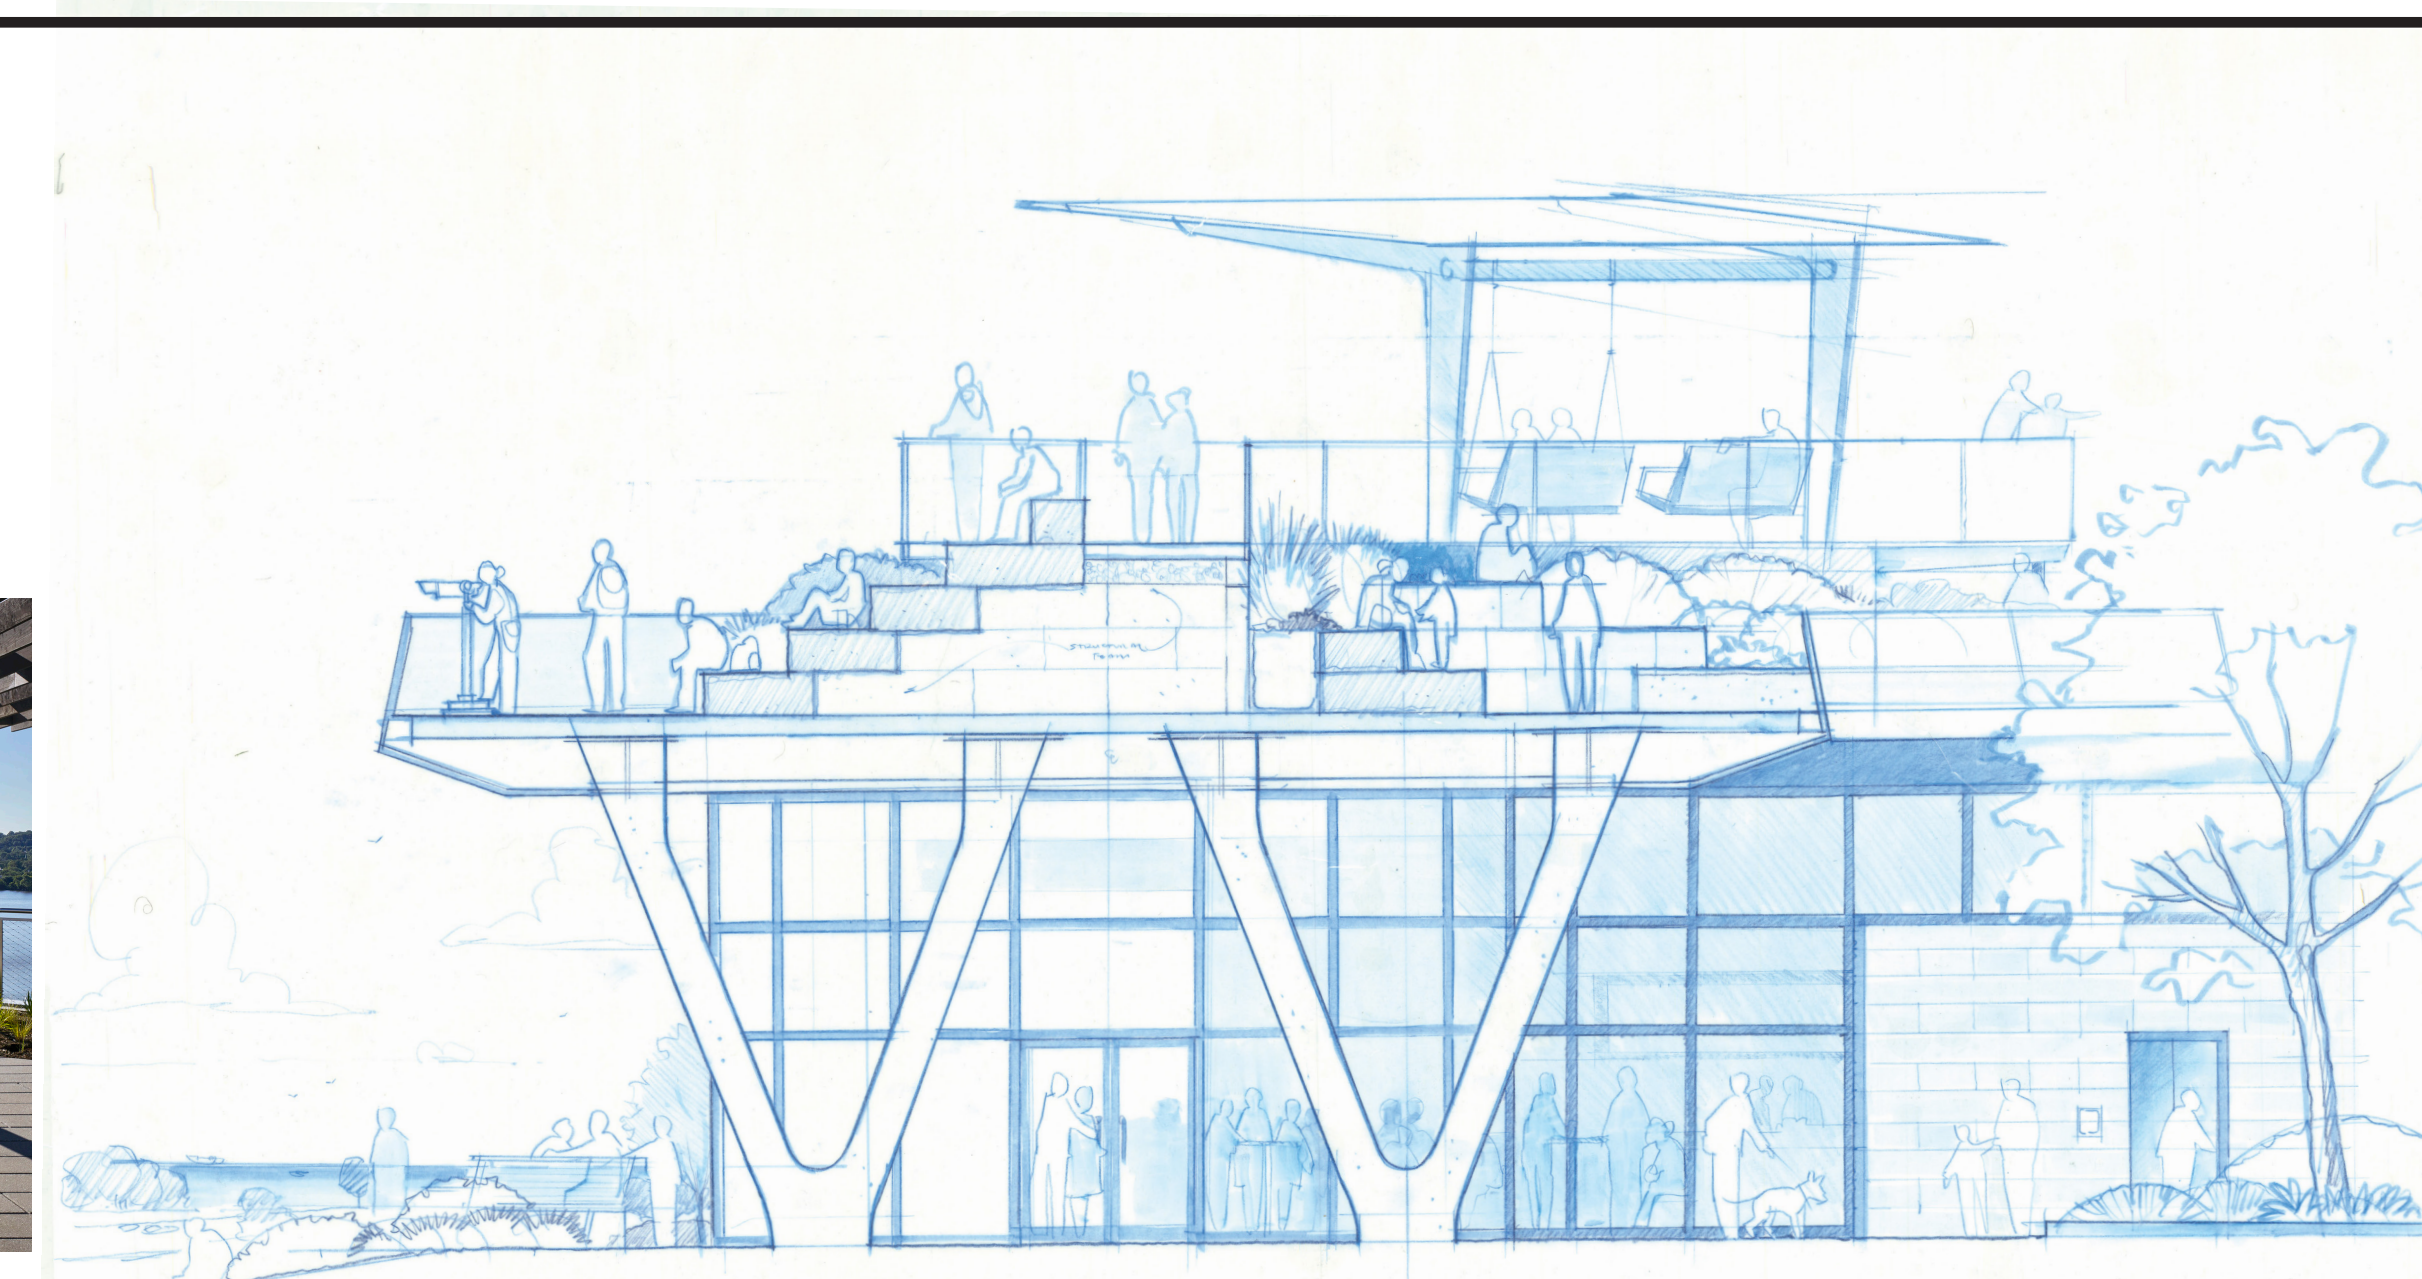

CONSENSUS CONCEPT

LANDSCAPED BERM

PAVILION

SUNSET BRIDGE AND PLAZA

LANDSCAPED BERM

EXISTING TREES

WEST PARKING

PARK ENTRANCE

- 1 COMFORT STATION
- 2 LAND ART
- 3 BRIDGE CONNECTION
- 4 POTENTIAL PEDESTRIAN TUNNEL CONNECTOR

PAVILION, SUNSET BRIDGE, PLAZA, AND GREAT LAWN

1 COMMUNITY PAVILION AND INDOOR GATHERING SPACE

A dynamic park building proposed on the site of the former aquarium is proposed to function as the primary, all-season amenity hub. Providing space for community members to host celebrations, local events, and neighborhood gatherings.

2 VIEW OF THE LAKE FROM THE SUNSET BRIDGE

Prioritizing views of the lake, the concept proposes an elevated park amenity space over and above the park pavilion. In addition to views from the park to the lake and downtown, the positioning of this park feature creates an iconic element to be viewed from the shoreway and beyond.

3 SOCIAL PLAZA

The main park plaza brings community together to foster social connectivity outdoors. Integrated around the community pavilion, the plaza provides the setting for a multitude of all-season activities.