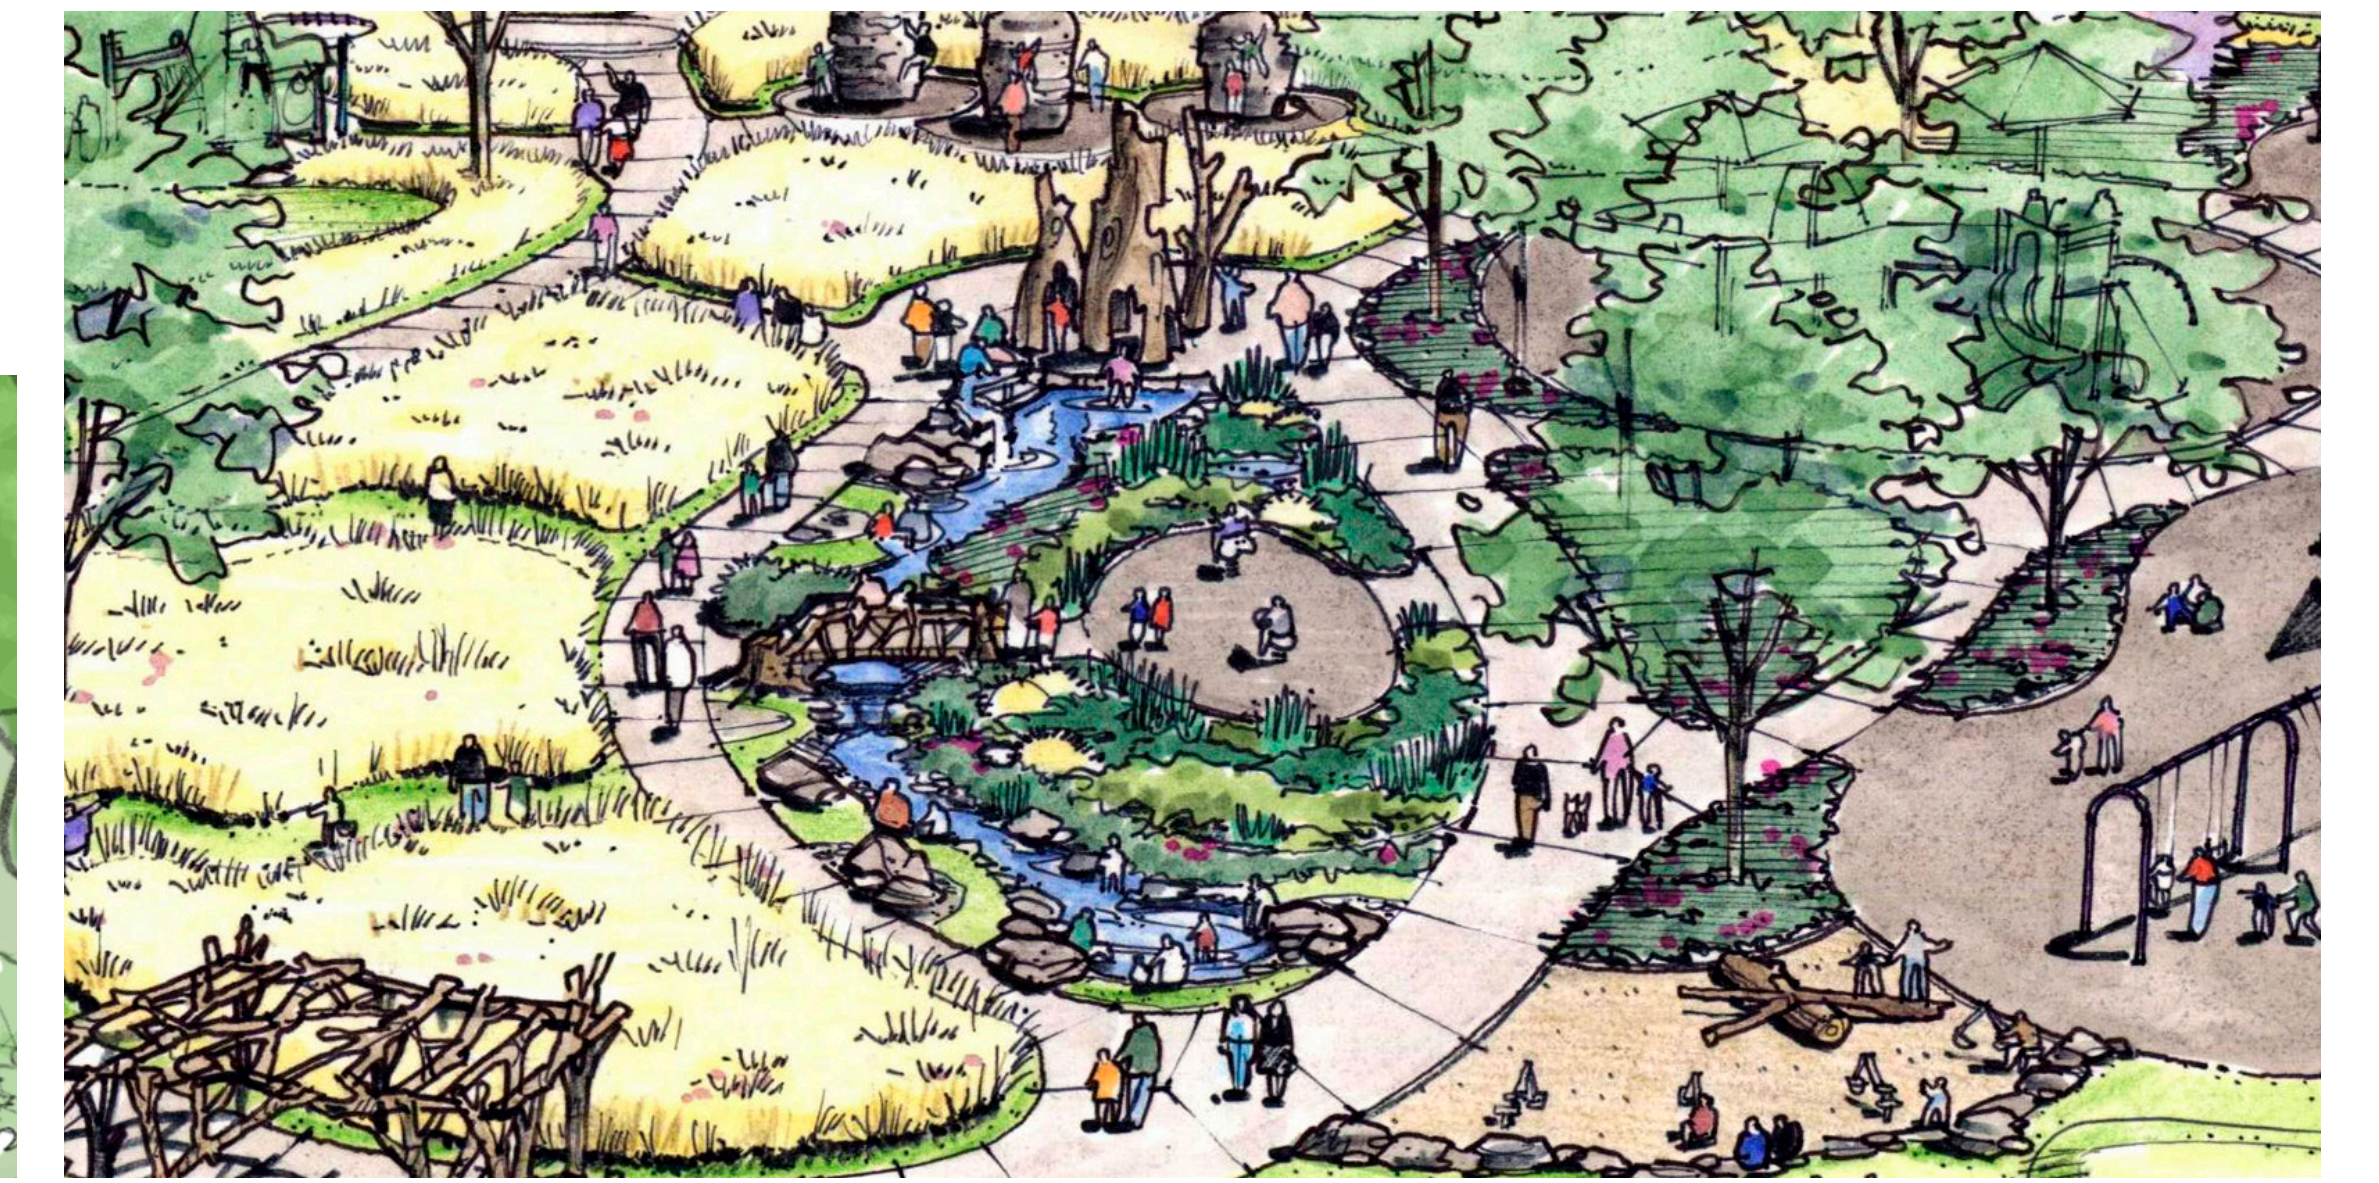

- 1 COMFORT STATION
- 2 LAND ART
- 3 BRIDGE CONNECTION
- 4 POTENTIAL PEDESTRIAN TUNNEL CONNECTOR

PAVILION, SUNSET BRIDGE, PLAZA, AND GREAT LAWN

1 COMMUNITY PAVILION AND INDOOR GATHERING SPACE

A dynamic park building proposed on the site of the former aquarium is proposed to function as the primary, all-season amenity hub. Providing space for community members to host celebrations, local events, and neighborhood gatherings.

2 VIEW OF THE LAKE FROM THE SUNSET BRIDGE

Prioritizing views of the lake, the concept proposes an elevated park amenity space over and above the park pavilion. In addition to views from the park to the lake and downtown, the positioning of this park feature creates an iconic element to be viewed from the shoreway and beyond.

3 SOCIAL PLAZA

The main park plaza brings community together to foster social connectivity outdoors. Integrated around the community pavilion, the plaza provides the setting for a multitude of all-season activities.

2 HANGOUT SPACES FOR ALL AGES

Utilizing seat walls and other landscape features to create informal gathering spaces

3 WATER PLAY

Introductory water experiences for play and enjoyment. Seasonal spaces for interacting with water in a safe, natural, park environment.