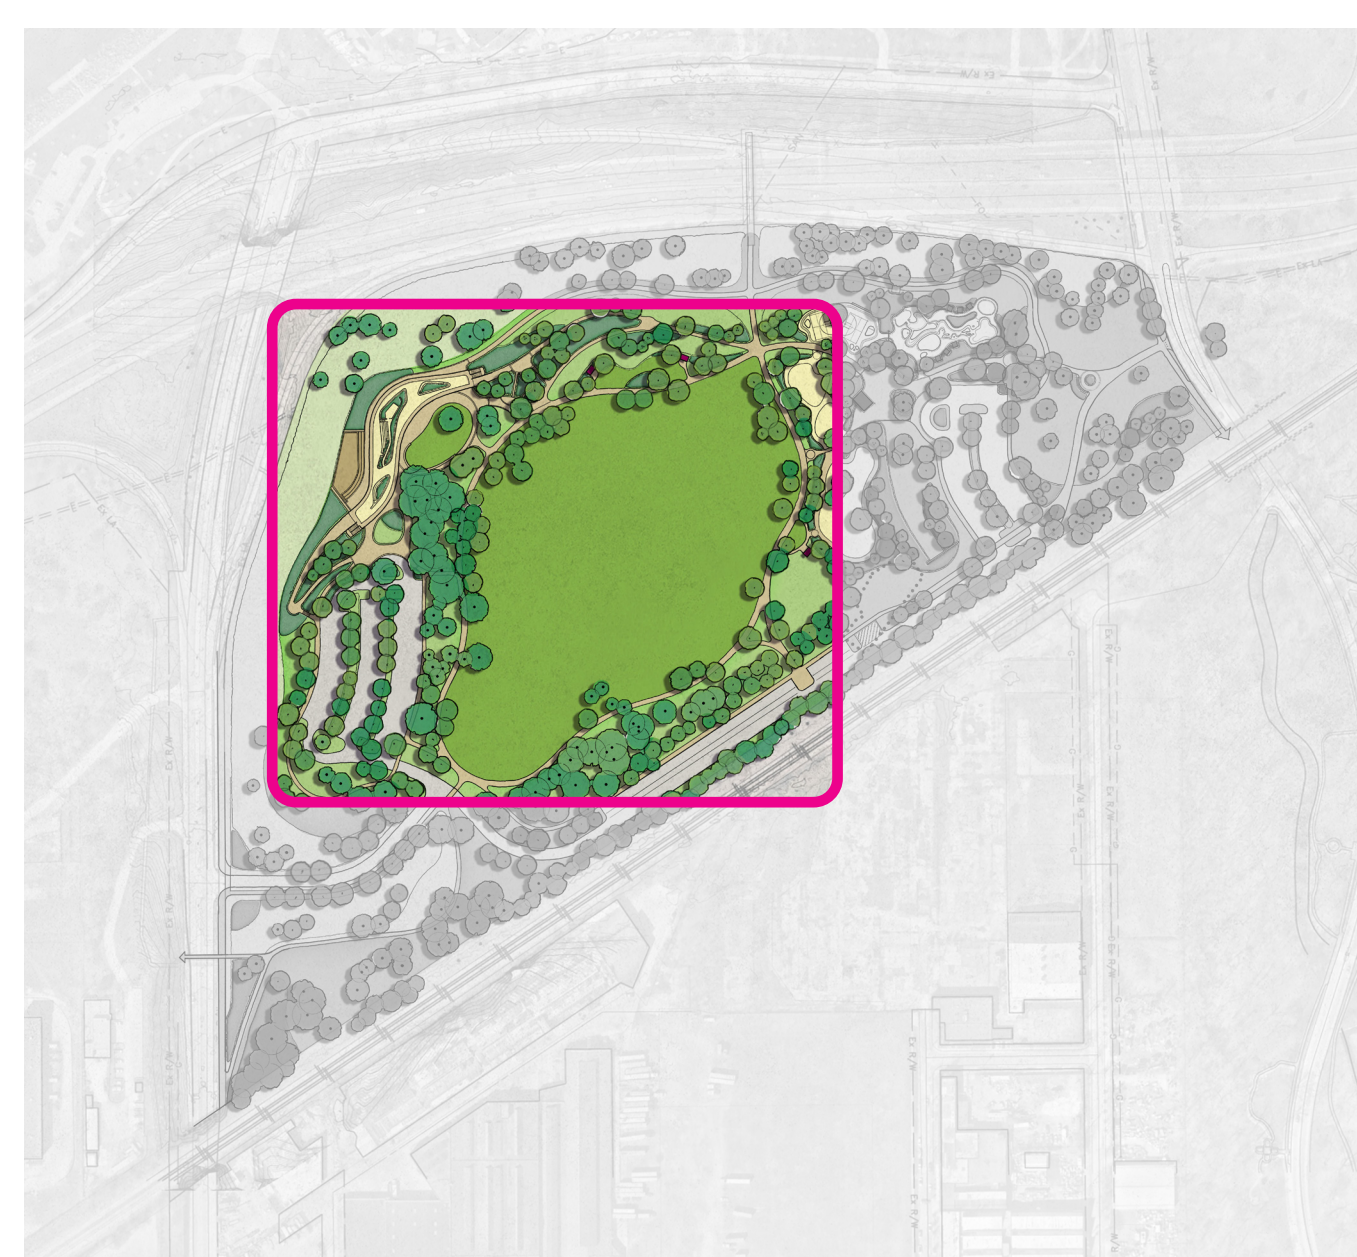

- 1 COMFORT STATION
- 2 LAND ART
- 3 BRIDGE CONNECTION
- 4 POTENTIAL PEDESTRIAN TUNNEL CONNECTOR

PAVILION, SUNSET BRIDGE, PLAZA, AND GREAT LAWN

1 COMMUNITY PAVILION AND INDOOR GATHERING SPACE

A dynamic park building proposed on the site of the former aquarium is proposed to function as the primary, all-season amenity hub. Providing space for community members to host celebrations, local events, and neighborhood gatherings.

2 VIEW OF THE LAKE FROM THE SUNSET BRIDGE

Prioritizing views of the lake, the concept proposes an elevated park amenity space over and above the park pavilion. In addition to views from the park to the lake and downtown, the positioning of this park feature creates an iconic element to be viewed from the shoreway and beyond.

3 SOCIAL PLAZA

The main park plaza brings community together to foster social connectivity outdoors. Integrated around the community pavilion, the plaza provides the setting for a multitude of all-season activities.

4 GREAT LAWN

Creating a large, open space surrounded by accessible walking trails. At regular intervals around the looped path, there are also a variety of seating areas, grilling areas, and picnic shelters. This lawn is a flexible use space for recreation, gathering, events, and more.