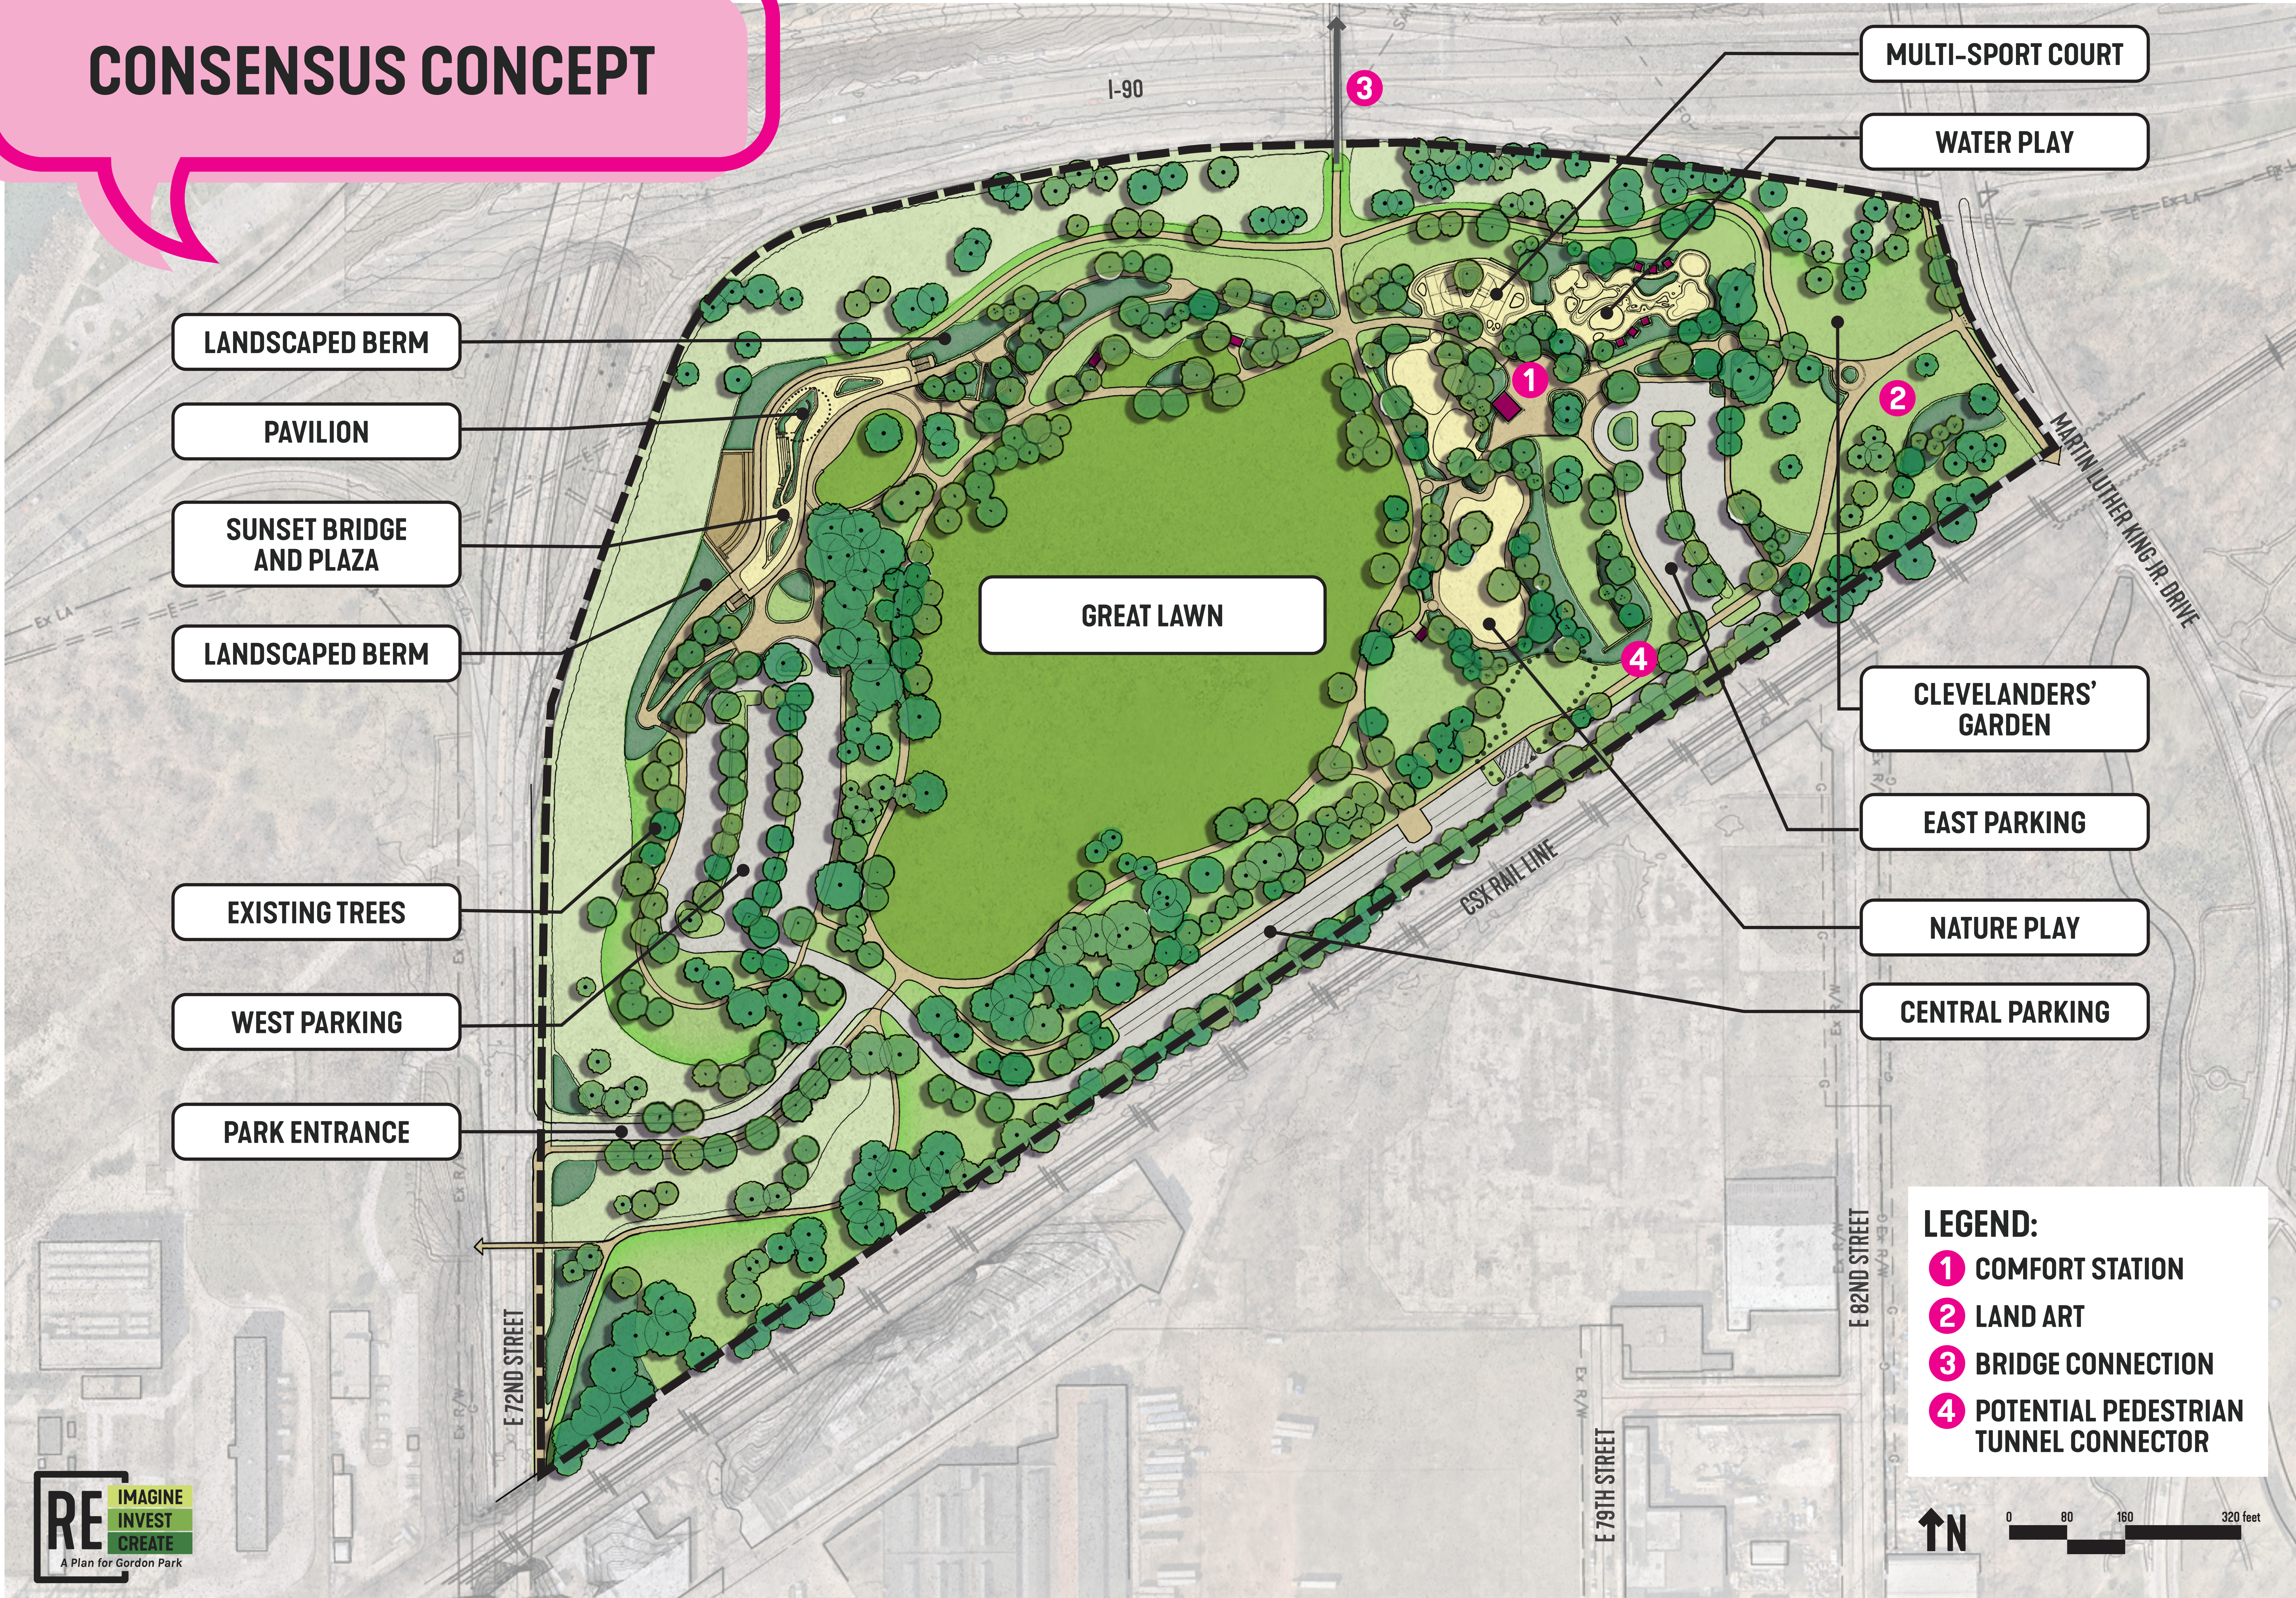

CONSENSUS CONCEPT

LANDSCAPED BERM

PAVILION

SUNSET BRIDGE AND PLAZA

LANDSCAPED BERM

EXISTING TREES

WEST PARKING

PARK ENTRANCE

- 1 COMFORT STATION
- 2 LAND ART
- 3 BRIDGE CONNECTION
- 4 POTENTIAL PEDESTRIAN TUNNEL CONNECTOR

PAVILION, SUNSET BRIDGE, PLAZA, AND GREAT LAWN

1 COMMUNITY PAVILION AND INDOOR GATHERING SPACE

A dynamic park building proposed on the site of the former aquarium is proposed to function as the primary, all-season amenity hub. Providing space for community members to host celebrations, local events, and neighborhood gatherings.

2 VIEW OF THE LAKE FROM THE SUNSET BRIDGE

Prioritizing views of the lake, the concept proposes an elevated park amenity space over and above the park pavilion. In addition to views from the park to the lake and downtown, the positioning of this park feature creates an iconic element to be viewed from the shoreway and beyond.

3 SOCIAL PLAZA

The main park plaza brings community together to foster social connectivity outdoors. Integrated around the community pavilion, the plaza provides the setting for a multitude of all-season activities.