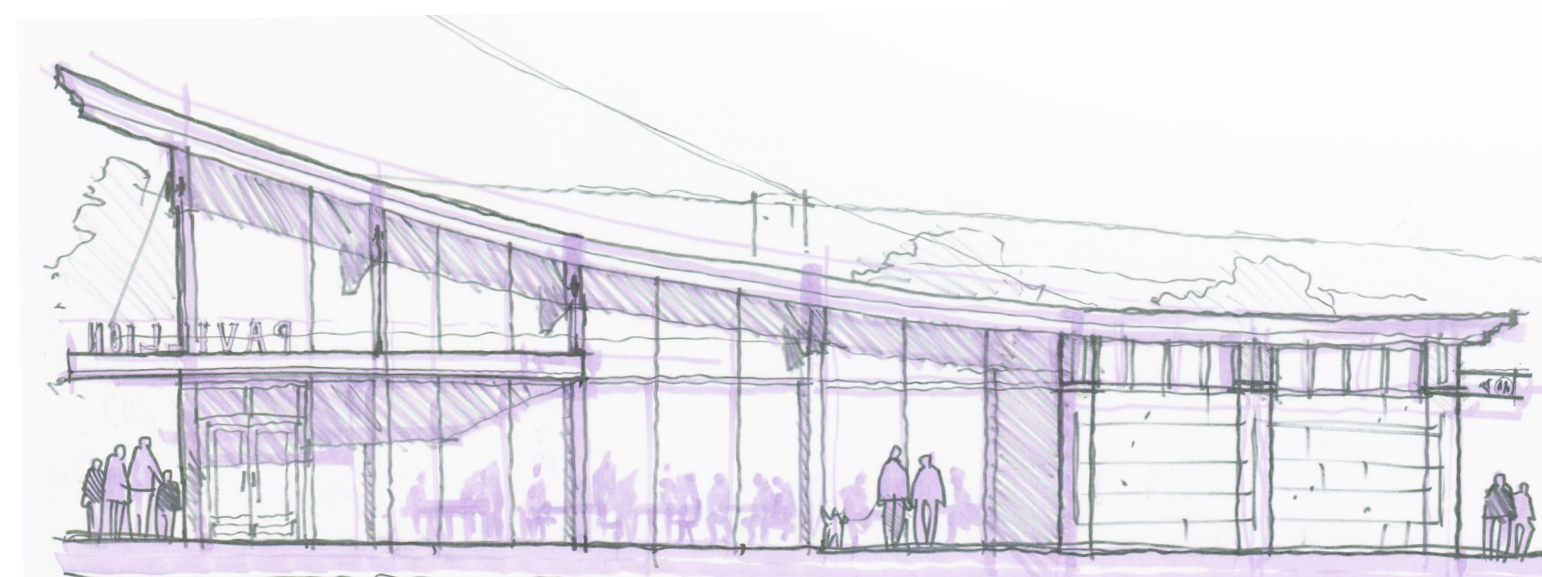

CONSENSUS CONCEPT

LANDSCAPED BERM

PAVILION

SUNSET BRIDGE AND PLAZA

LANDSCAPED BERM

EXISTING TREES

WEST PARKING

PARK ENTRANCE

- 1 COMFORT STATION
- 2 LAND ART
- 3 BRIDGE CONNECTION
- 4 POTENTIAL PEDESTRIAN TUNNEL CONNECTOR

PAVILION, SUNSET BRIDGE, PLAZA, AND GREAT LAWN

1 COMMUNITY PAVILION AND INDOOR GATHERING SPACE

A dynamic park building proposed on the site of the former aquarium is proposed to function as the primary, all-season amenity hub. Providing space for community members to host celebrations, local events, and neighborhood gatherings.

2 VIEW OF THE LAKE FROM THE SUNSET BRIDGE

Prioritizing views of the lake, the concept proposes an elevated park amenity space over and above the park pavilion. In addition to views from the park to the lake and downtown, the positioning of this park feature creates an iconic element to be viewed from the shoreway and beyond.

3 SOCIAL PLAZA

The main park plaza brings community together to foster social connectivity outdoors. Integrated around the community pavilion, the plaza provides the setting for a multitude of all-season activities.