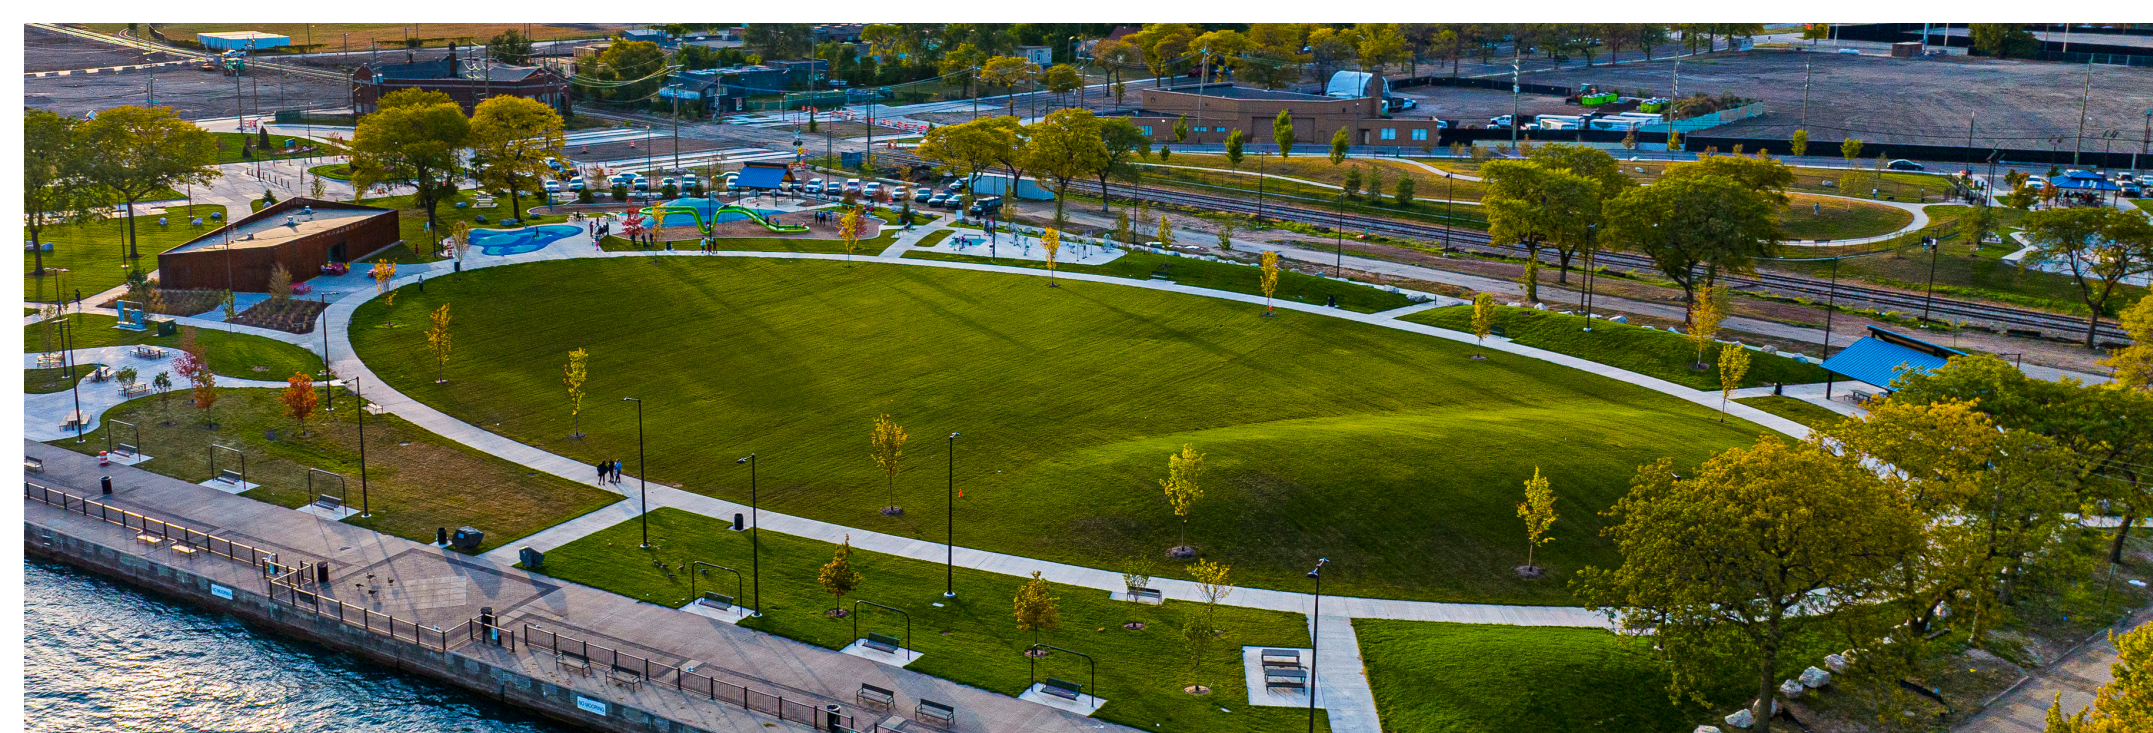

4 GREAT LAWN

Creating a large, open space surrounded by accessible walking trails. At regular intervals around the looped path, there are also a variety of seating areas, grilling areas, and picnic shelters. This lawn is a flexible use space for recreation, gathering, events, and more.